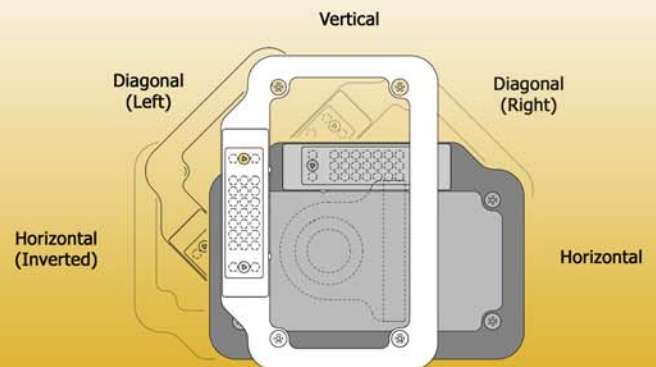

** PATENT PENDING